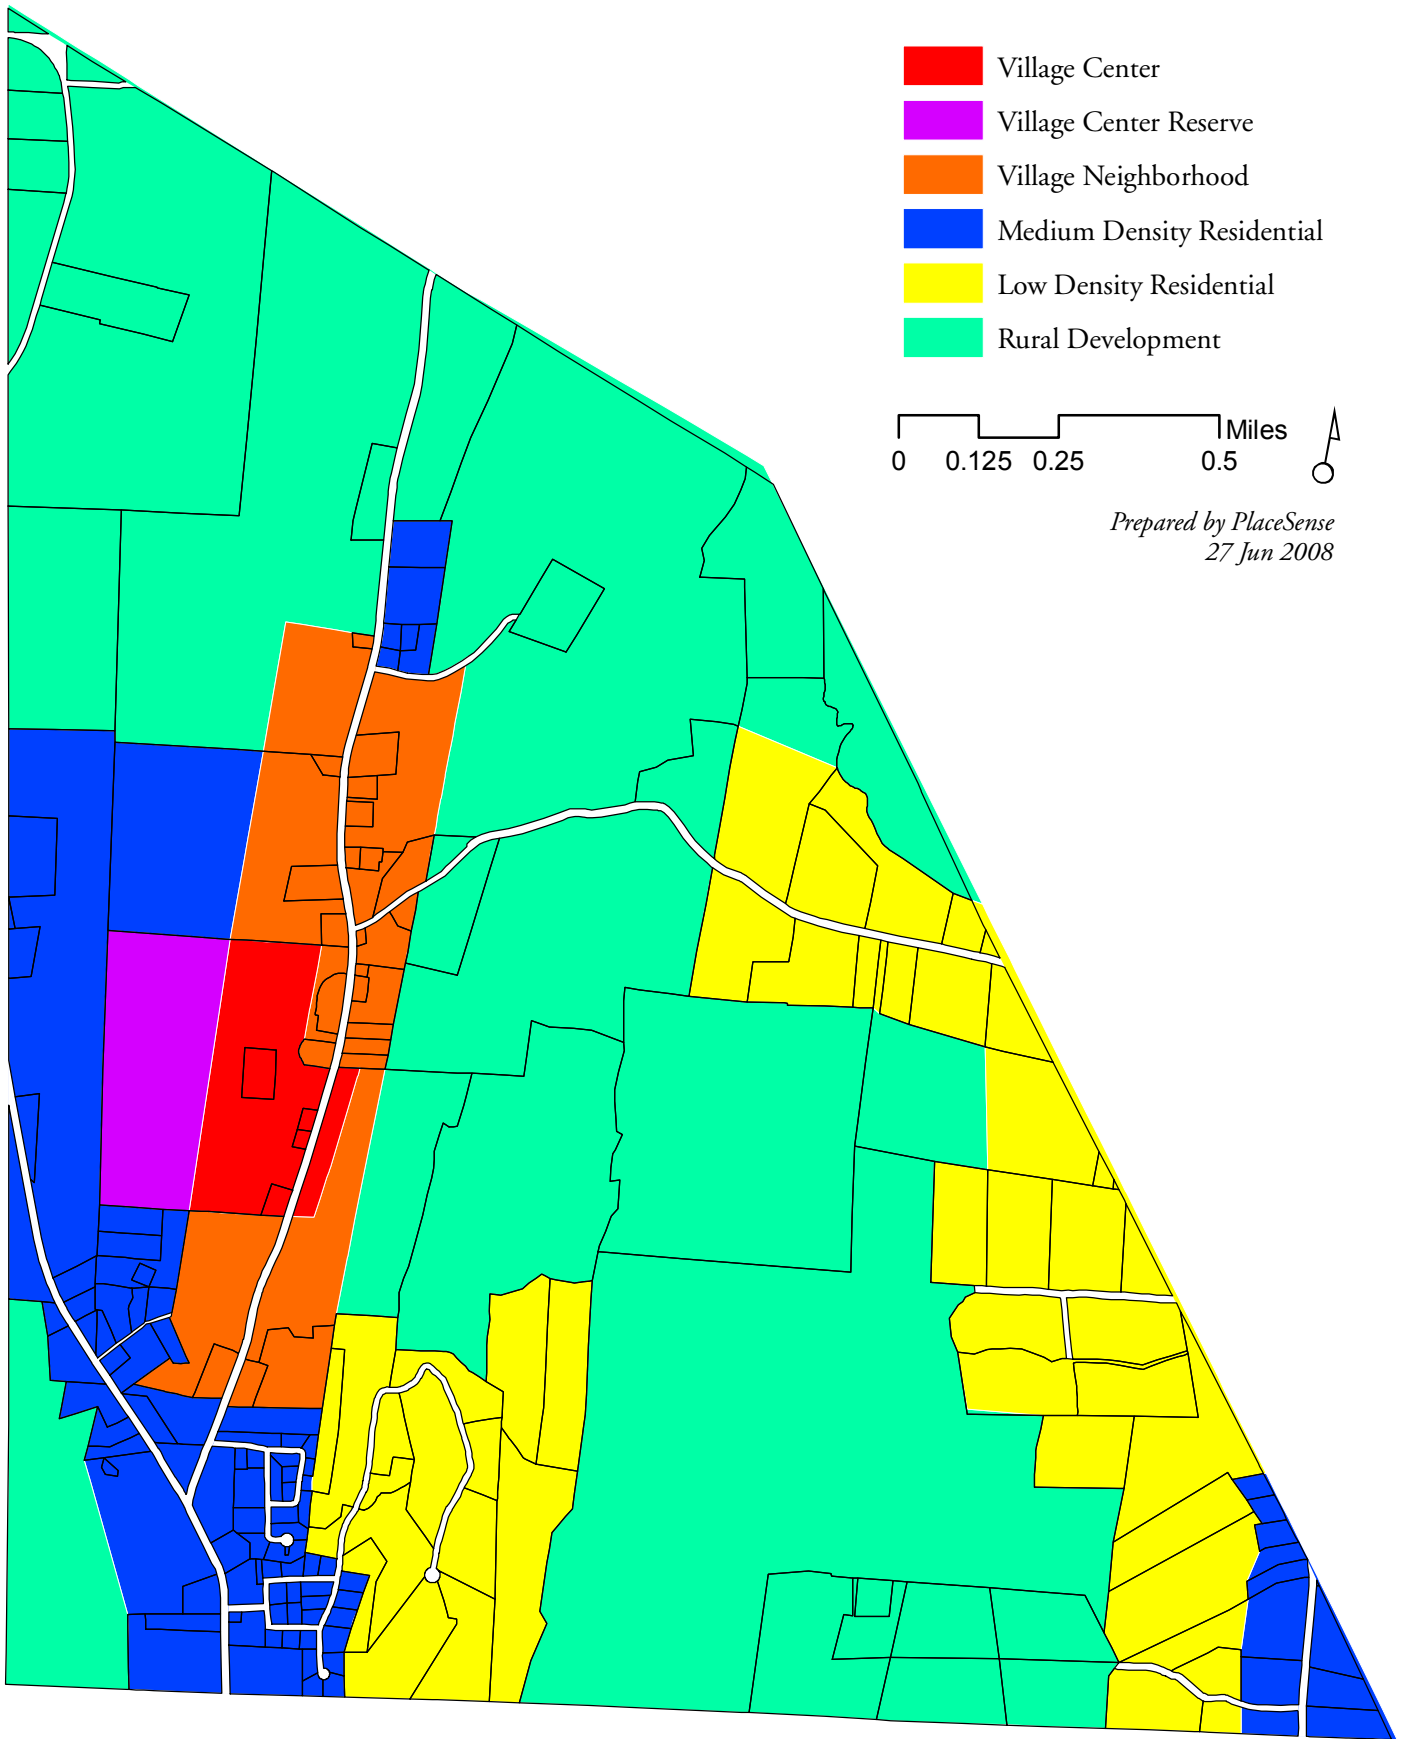

# Revised Zoning Map

- Village Center
- Village Center Reserve
- Village Neighborhood
- Medium Density Residential
- Low Density Residential
- Rural Development

*Prepared by PlaceSense  
27 Jun 2008*